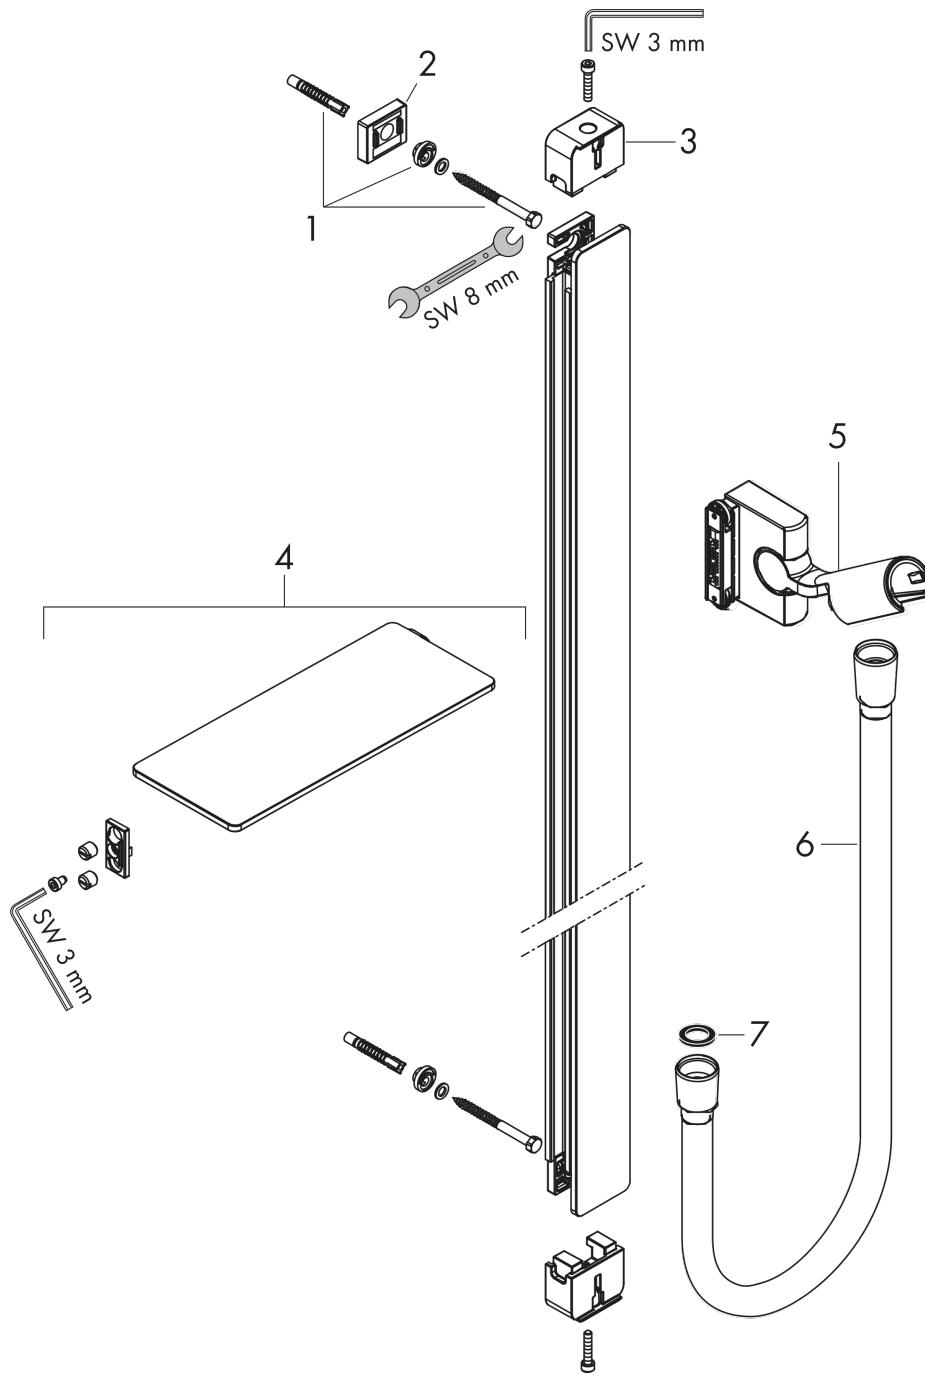

**Unica**

**Wallbar Raindance E, 36"**

Finishes : **chrome** Part no. : **27640000**

**Description**

**Features**

- Shelf made of safety glass
- Flat aluminum profile with mirrored safety glass finish
- Angle-adjustable holder pivots left and right, slides easily and locks in place

**Item details**

List Price \$ 293.00

**Compliance**

**Product image**

**Scale drawing**

Unica  
 Wallbar Raindance E, 36"  
 Finishes : chrome Part no. : 27640000

Exploded drawing

Year of production: >10/17

**Unica**  
**Wallbar Raindance E, 36"**  
 Finishes : **chrome**    Part no. : **27640000**

**Spare parts list**

Year of production: >10/17

Pos.	Description	Part no.	Price	PU
1	mounting set	92841000	-	1
2	tile-matching-disk	93124000	-	1
3	cover	93101000	-	1
4	shelf	26511000	-	1
5	support, assy	93100000	-	1
6	shower hose Isiflex'B 1,60 m	28276000	-	1
7	seal	98058000	-	1