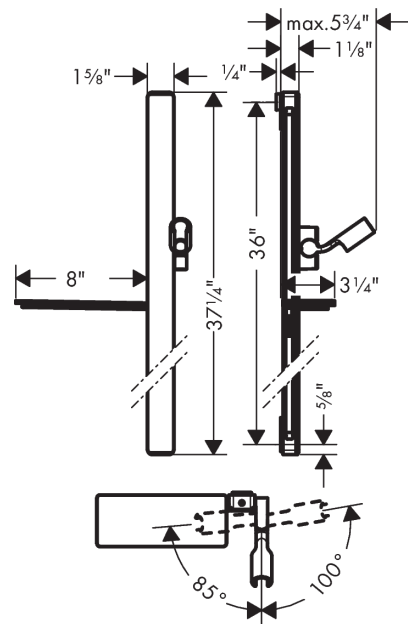

**Unica**

**Wallbar Raindance E, 36"**

Finishes : **chrome** Part no. : **27640000**

**Description**

**Features**

- Shelf made of safety glass
- Flat aluminum profile with mirrored safety glass finish
- Angle-adjustable holder pivots left and right, slides easily and locks in place

**Item details**

List Price \$ 293.00

**Compliance**

**Product image**

**Scale drawing**

Unica  
 Wallbar Raindance E, 36"  
 Finishes : chrome Part no. : 27640000

Exploded drawing

Year of production: >10/17

**Unica**  
**Wallbar Raindance E, 36"**  
 Finishes : **chrome**    Part no. : **27640000**

**Spare parts list**

Year of production: >10/17

Pos.	Description	Part no.	Price	PU
1	mounting set	92841000	-	1
2	tile-matching-disk	93124000	-	1
3	cover	93101000	-	1
4	shelf	26511000	-	1
5	support, assy	93100000	-	1
6	shower hose Isiflex'B 1,60 m	28276000	-	1
7	seal	98058000	-	1